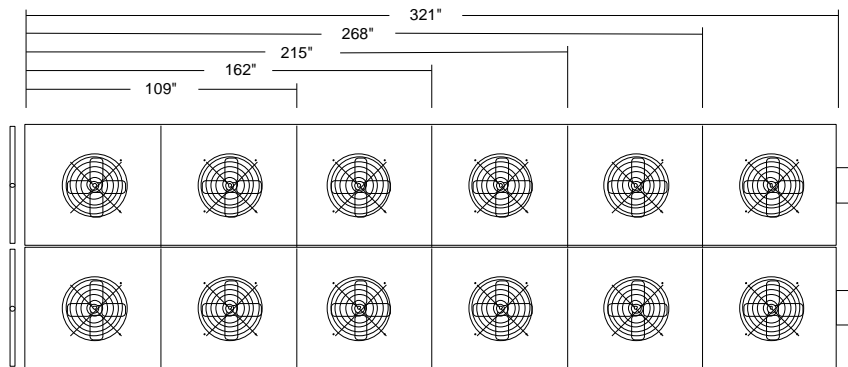

**Duplex Models**

| Unit Model<br>(12 FPI) | MBH<br>22 @<br>30°F TD | R | Available<br>Circuits | Fan<br>Quantity<br>(30") | 1140 RPM Motors<br>Total FLA |       | Operating Charge<br>Lbs. R 22 |        | Connection<br>Size |        | Net<br>Weight<br>(Lbs.) |
|------------------------|------------------------|---|-----------------------|--------------------------|------------------------------|-------|-------------------------------|--------|--------------------|--------|-------------------------|
|                        |                        |   |                       |                          | 230/30                       | 460/3 | Summer                        | Winter | Inlet              | Outlet |                         |
| <b>DUPLEX UNITS</b>    |                        |   |                       |                          |                              |       |                               |        |                    |        |                         |
| DAC 048                | 705.4                  |   | 30                    | 4                        | 27.2                         | 13.2  | 24.8                          | 97.0   | 1 3/8              | 1 3/8  | 1710                    |
| DAC 054                | 793.6                  |   | 30                    | 4                        | 27.2                         | 13.2  | 24.8                          | 97.0   | 1 3/8              | 1 3/8  | 1830                    |
| DAC 062                | 911.2                  |   | 44                    | 4                        | 27.2                         | 13.2  | 35.4                          | 141.2  | 1 3/8              | 1 3/8  | 1990                    |
| DAC 068                | 999.3                  |   | 44                    | 4                        | 27.2                         | 13.2  | 35.4                          | 141.2  | 1 3/8              | 1 3/8  | 2030                    |
| DAC 070                | 1049.0                 |   | 44                    | 6                        | 40.8                         | 19.8  | 35.4                          | 140.6  | 1 5/8              | 1 3/8  | 2420                    |
| DAC 080                | 1198.8                 |   | 44                    | 6                        | 40.8                         | 19.8  | 35.4                          | 140.6  | 1 5/8              | 1 3/8  | 2590                    |
| DAC 088                | 1319.9                 |   | 66                    | 6                        | 40.8                         | 19.8  | 52.8                          | 210.6  | 2 1/8              | 1 5/8  | 2810                    |
| DAC 100                | 1498.5                 |   | 66                    | 6                        | 40.8                         | 19.8  | 52.8                          | 210.6  | 2 1/8              | 1 5/8  | 3090                    |
| DAC 104                | 1558.4                 |   | 90                    | 8                        | 54.4                         | 26.4  | 48.2                          | 191.2  | 2 1/8              | 1 5/8  | 3210                    |
| DAC 120                | 1798.2                 |   | 54                    | 8                        | 54.4                         | 26.4  | 97.6                          | 396.2  | 2 1/8              | 1 5/8  | 3690                    |
| DAC 132                | 1978.0                 |   | 54                    | 8                        | 54.4                         | 26.4  | 97.6                          | 396.2  | 2 1/8              | 1 5/8  | 3960                    |
| DAC 142                | 2127.9                 |   | 54                    | 10                       | 68.8                         | 33.0  | 123.0                         | 496.0  | 2 1/8              | 2 1/8  | 4490                    |
| DAC 158                | 2367.6                 |   | 54                    | 10                       | 68.8                         | 33.0  | 123.0                         | 496.0  | 2 1/8              | 2 1/8  | 4990                    |
| DAC 164                | 2457.5                 |   | 48                    | 10                       | 68.8                         | 33.0  | 162.6                         | 659.8  | 2 5/8              | 2 1/8  | 5150                    |
| DAC 180                | 2697.3                 |   | 48                    | 10                       | 68.8                         | 33.0  | 162.6                         | 659.8  | 2 5/8              | 2 1/8  | 5520                    |
| DAC 190                | 2847.2                 |   | 54                    | 12                       | 81.6                         | 39.6  | 196.4                         | 792.8  | 2 5/8              | 2 5/8  | 6180                    |
| DAC 196                | 2937.1                 |   | 72                    | 12                       | 81.6                         | 39.6  | 196.4                         | 792.8  | 2 5/8              | 2 5/8  | 6210                    |
| DAC 216                | 3236.8                 |   | 72                    | 12                       | 81.6                         | 39.6  | 196.4                         | 792.8  | 2 5/8              | 2 5/8  | 6600                    |